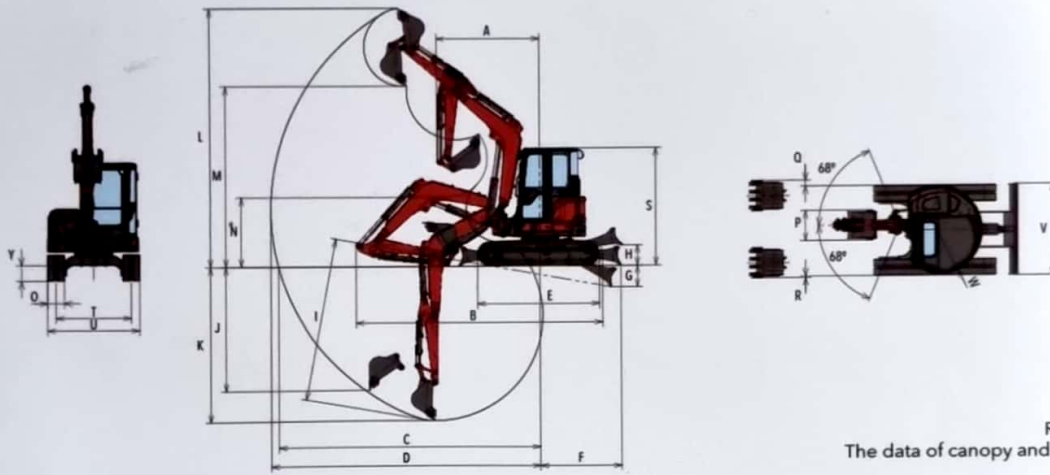

● Dimensions

Rubber track specification
The data of canopy and cabin spec are the same.
Unit: mm (in.)

	A <at boom swing>	B	C	D	E	F	G	H	I	J	K	L	M	N	O	P	Q	R	S	T	U	V	W	Y	
VIOS0-6B	With quick coupler	2380 (93.7) <2120 (83.5)>	5320 (209.4)	5740 (226.0)	5890 (231.9)		1890 (74.4)	540 (21.3)	500 (19.7)	3740 (147.2)	2380 (93.7)	3550 (139.8)	5700 (224.4)	3680 (144.9)											
	Without quick coupler	2190 (86.2) <1950 (76.8)>	5230 (205.9)	5540 (218.1)	5700 (224.4)	2590 (102.0)	1720 (67.7)	465 (18.3)	445 (17.5)	3540 (139.4)	2690 (105.9)	3360 (132.3)	5530 (217.7)	3870 (152.4)	1500 (59.1)	350 (13.8)	650 (25.6)							1940 (76.4)	970 (38.2)
VIOS5-6B	With quick coupler	2370 (93.3) <2110 (83.1)>	5580 (219.7)	6140 (241.7)	6290 (247.6)		1890 (74.4)	540 (21.3)	500 (19.7)	4120 (162.2)	2560 (100.8)	3900 (153.5)	6060 (238.6)	4050 (159.4)	1410 (55.5)										
	Without quick coupler	2180 (85.8) <1940 (76.4)>	5510 (216.9)	5950 (234.3)	6100 (240.2)	2590 (102.0)	1720 (67.7)	465 (18.3)	445 (17.5)	3920 (154.3)	2930 (115.4)	3710 (146.1)	5900 (232.3)	4240 (166.9)	1570 (61.8)	400 (15.7)	700 (27.6)	125 (4.9)	35 (1.4)	2540 (100.0)	1590 (62.6)			1990 (78.3)	995 (39.2)

● Specifications

MODEL		VIOS0-6B			
TYPE		With quick coupler		Without quick coupler	
		Canopy	Cabin	Canopy	Cabin
WEIGHT	Operating weight	4705 (10373)	4875 (10748)	4605 (10152)	4775 (10527)
	Rubber track Steel track	4835 (10659)	5005 (11034)	4735 (10439)	4905 (10814)
ENGINE	Type	Vertical 4-cylinder water-cooled direct injection diesel engine			
	Model	4TNV88-ZPBV			
	Rated output, gross	28.1 (37.7) / 2200			
BUCKET	Capacity, standard	0.14 (4.94)			
	Width, standard	650 (25.6)			
PERFORMANCE	Max. digging force	28.9 (6497)		36.5 (8206)	
	Max. digging depth <at the blade down>	20.8 (4676)		22.7 (5103)	
	Max. vertical wall digging depth	3550 (139.8) <3740 (147.2)>		3360 (132.3) <3540 (139.4)>	
	Max. cutting height	2380 (93.7)		2690 (105.9)	
	Max. dumping height	5700 (224.4)		5530 (217.7)	
	Max. digging radius of the ground	3680 (144.9)		3870 (152.4)	
	Front min. swing radius <at swinging the boom>	5740 (226.0)		5540 (218.1)	
	Boom swing angle: left / right	2380 (93.7) <2120 (83.5)>		2190 (86.2) <1950 (76.8)>	
SPEED	Travel speed: high / low	68 / 68			
	Swing speed	4.6 (2.9) / 2.4 (1.5)			
GROUND PRESSURE	With standard track	4.3 (2.7) / 2.1 (1.3)			
	With rubber track	29.3 (4.25)	30.4 (4.41)	28.7 (4.16)	29.8 (4.32)
TANK CAPACITY	Fuel tank	30.5 (4.42)	31.6 (4.58)	29.9 (4.34)	31.0 (4.50)
	Hydraulic oil tank	66 (17.4)			
HYDRAULIC SYSTEM	Pump displacement	38 (10.0)			
	Relief set pressure	42.5 (11.2) x 2 <Variable displacement pump> 37 (9.8) x 1, 10.8 (2.9) x 1 <Gear pump>			
	Max. P.T.O. output	24.5 (3553) x 2, 21.6 (3133) x 1, 3.9 (566) x 1			

All data are subject to change without notice. Note that the standard equipment may vary. Consult your YANMAR dealer for confirmation.

PT. ALTRAK 1978